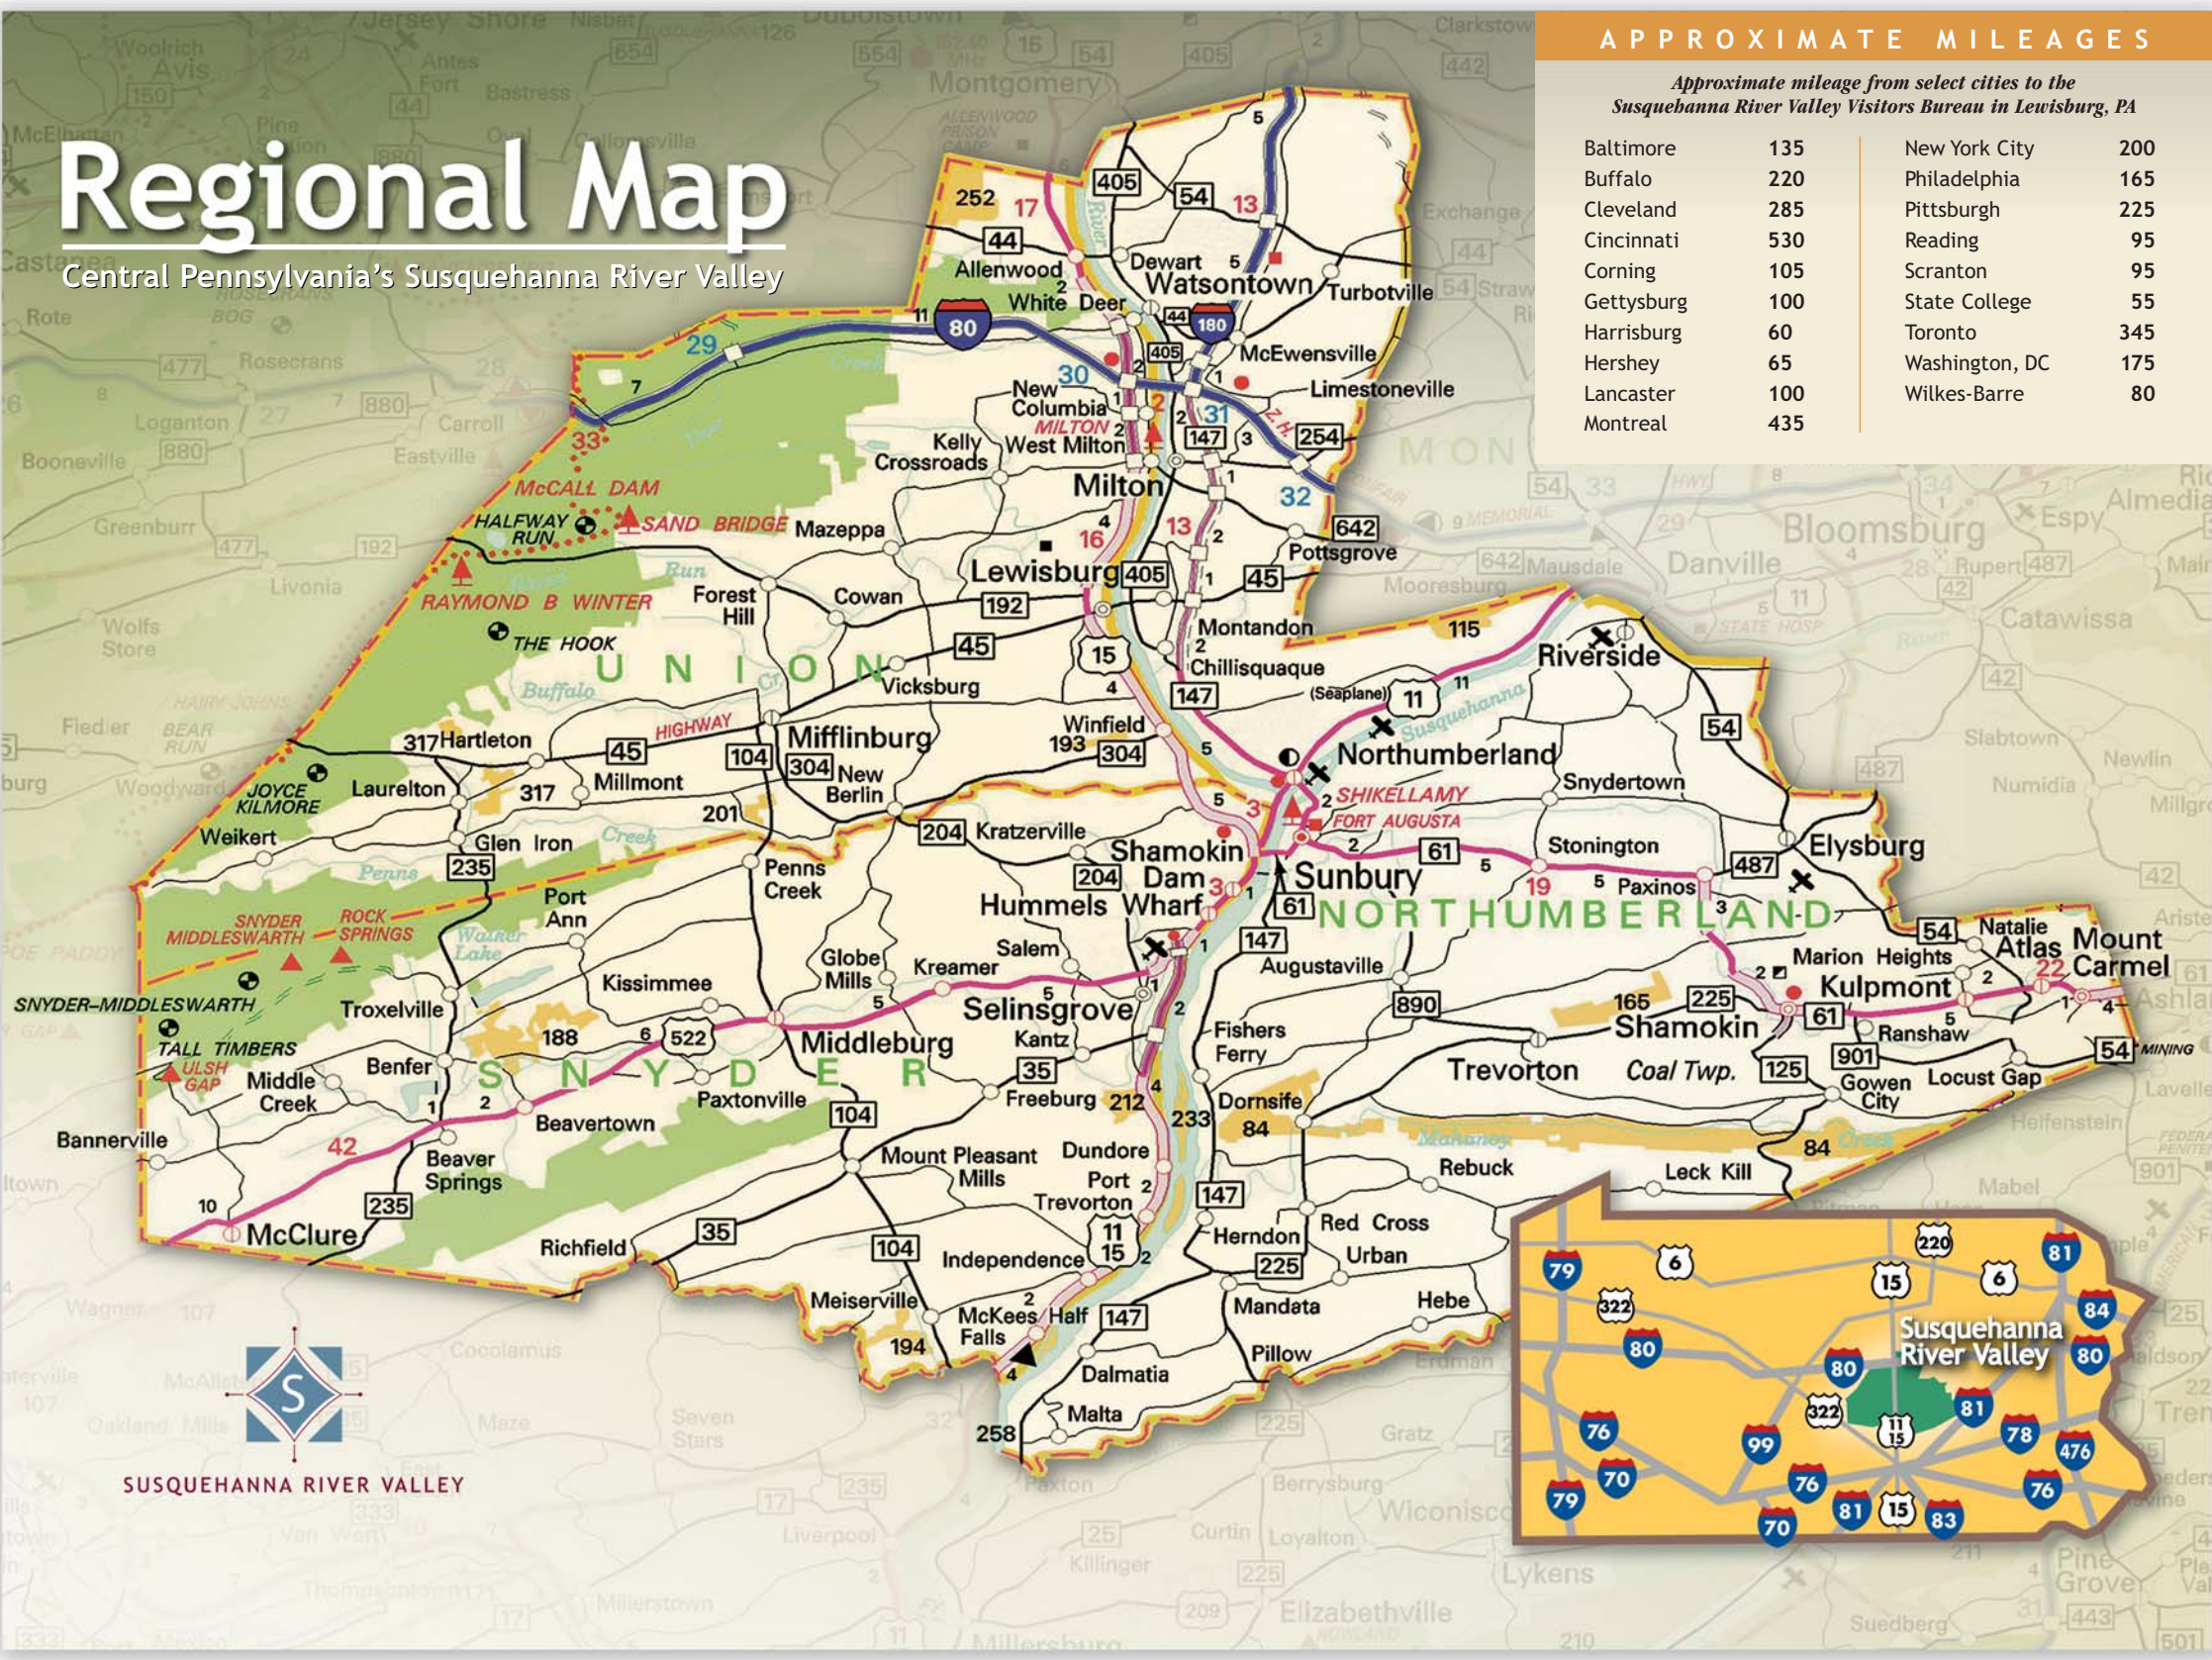

Regional Map

Central Pennsylvania's Susquehanna River Valley

APPROXIMATE MILEAGES

Approximate mileage from select cities to the Susquehanna River Valley Visitors Bureau in Lewisburg, PA

Baltimore	135	New York City	200
Buffalo	220	Philadelphia	165
Cleveland	285	Pittsburgh	225
Cincinnati	530	Reading	95
Corning	105	Scranton	95
Gettysburg	100	State College	55
Harrisburg	60	Toronto	345
Hershey	65	Washington, DC	175
Lancaster	100	Wilkes-Barre	80
Montreal	435		

SUSQUEHANNA RIVER VALLEY