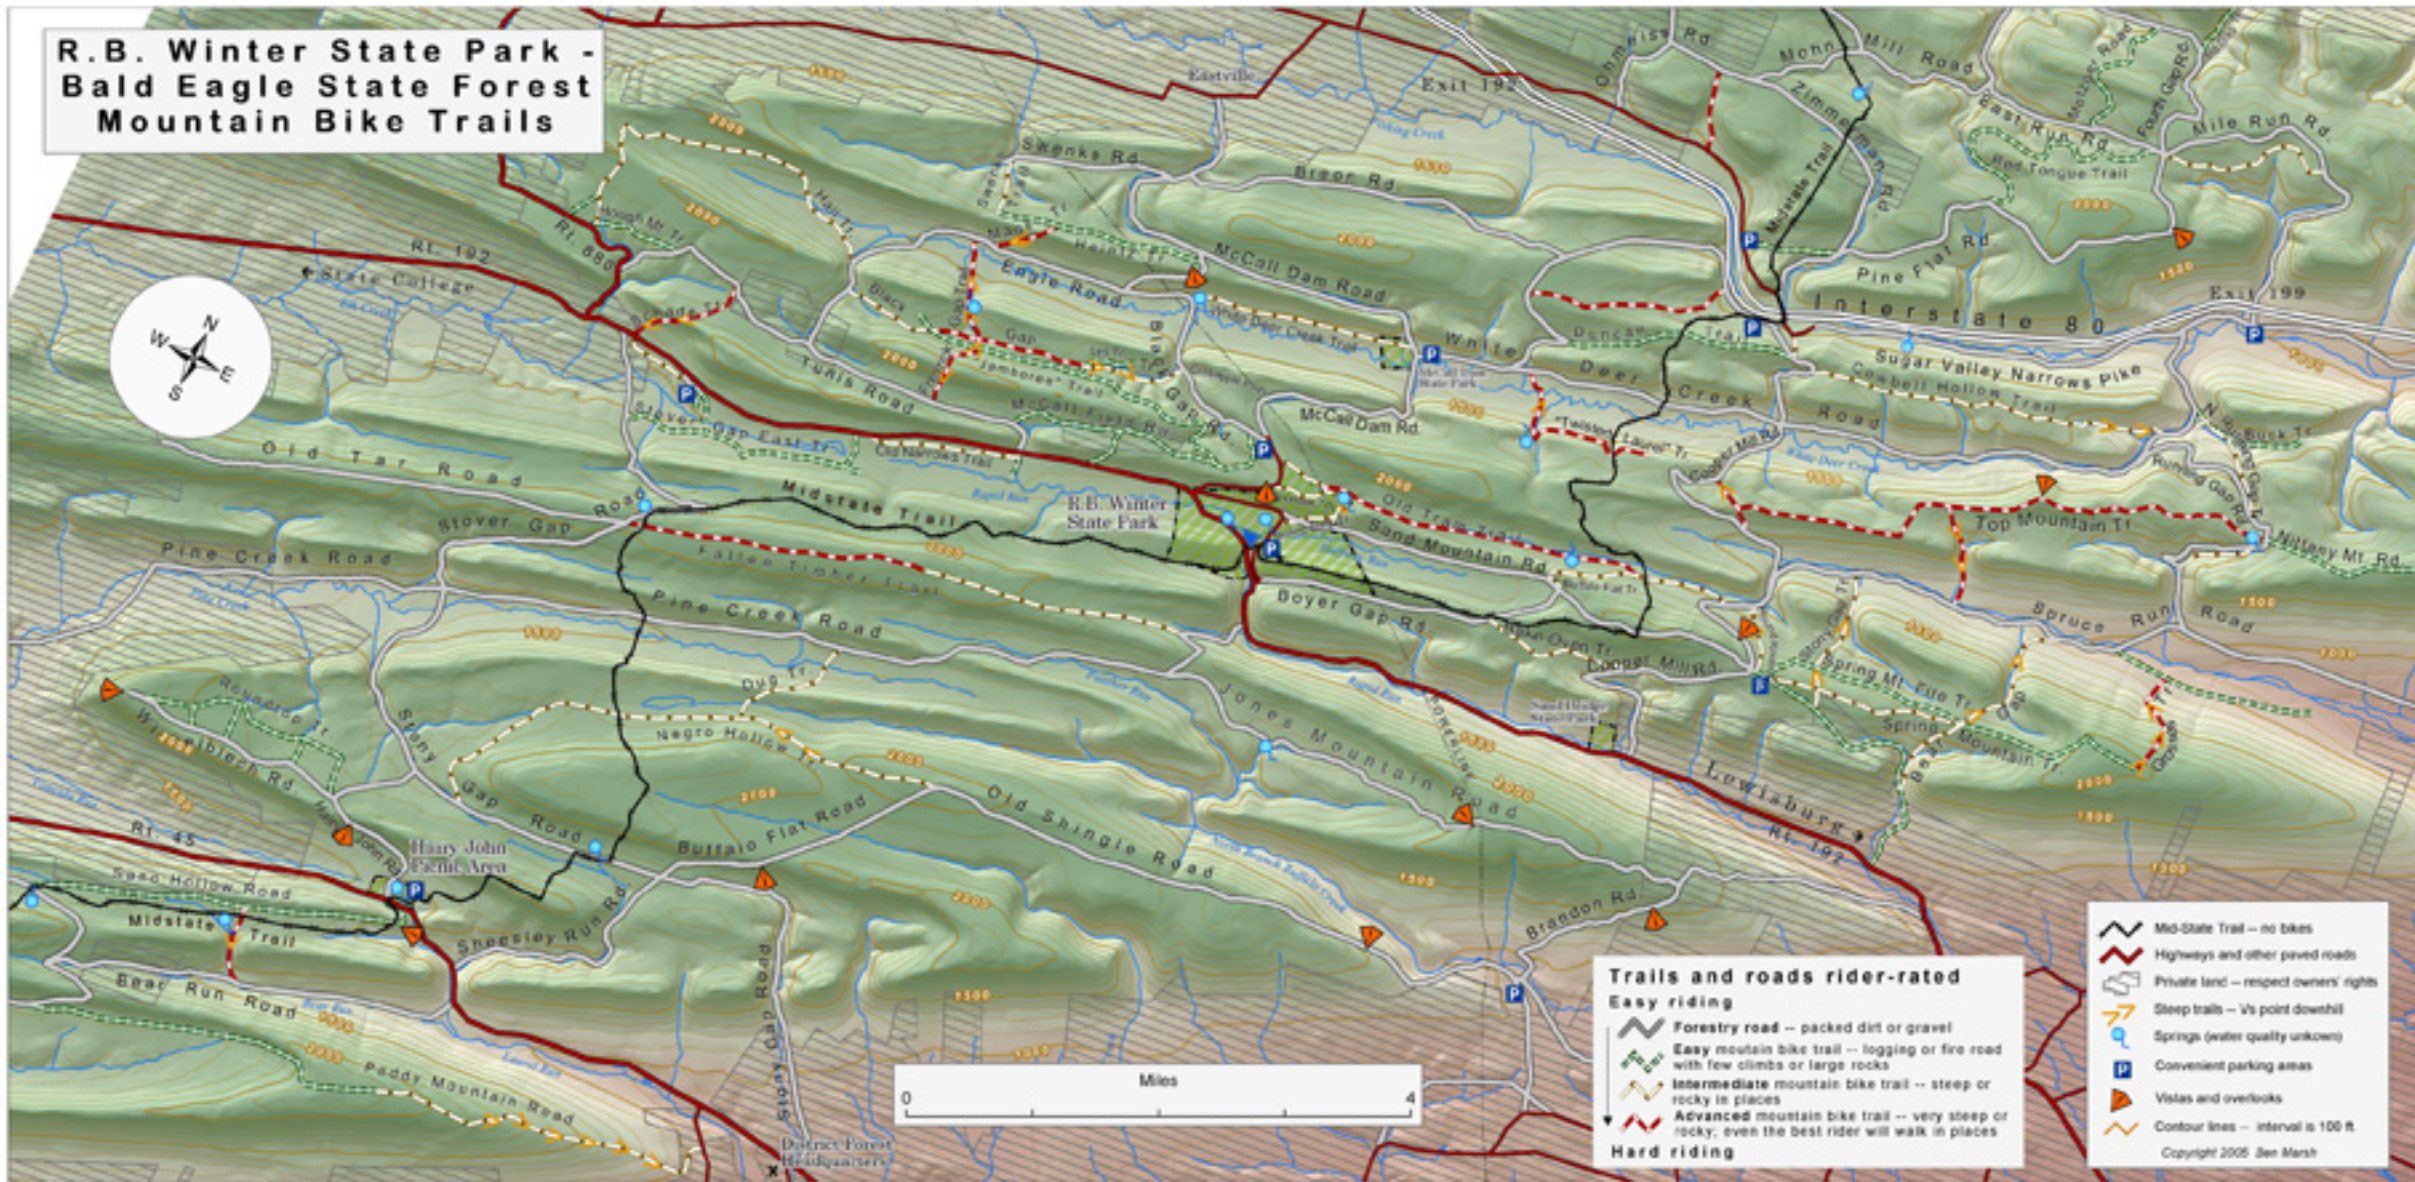

**R.B. Winter State Park -  
Bald Eagle State Forest  
Mountain Bike Trails**

**Trails and roads rider-rated**

**Easy riding**

- Forestry road -- packed dirt or gravel
- Easy mountain bike trail -- logging or fire road with few climbs or large rocks
- Intermediate mountain bike trail -- steep or rocky in places

**Hard riding**

- Advanced mountain bike trail -- very steep or rocky, even the best rider will walk in places

- Mid-State Trail -- no bikes
- Highways and other paved roads
- Private land -- respect owners' rights
- Sleep trails -- Vs point downhill
- Springs (water quality unknown)
- Convenient parking areas
- Vistas and overlooks
- Contour lines -- interval is 100 ft